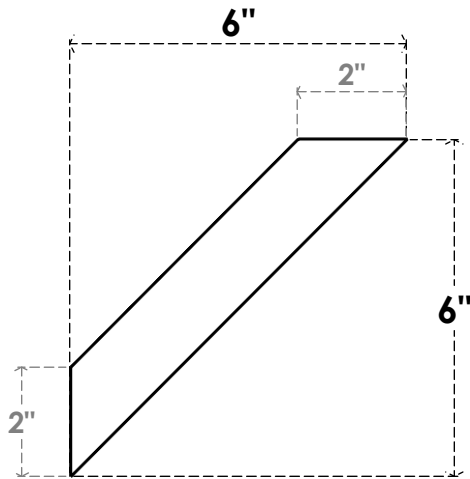

ITEM NUMBER: BRCPC030X06000X06000TRA

3"W X 6"D X 6"H TRADITIONAL ARCHITECTURAL GRADE PVC CLOSED BRACE

SIDE PROFILE

FRONT PROFILE

ISOMETRIC

EKENA MILLWORK
2300 WEST MAIN ST.
CLARKSVILLE, TX 75426
TOLL FREE: 866-607-0453
WWW.EKENAMILLWORK.COM