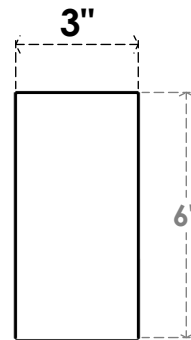

ITEM NUMBER: BRCPC030X06000X06000TRA

3"W X 6"D X 6"H TRADITIONAL ARCHITECTURAL GRADE PVC CLOSED BRACE

SIDE PROFILE

FRONT PROFILE

ISOMETRIC

EKENA MILLWORK
2300 WEST MAIN ST.
CLARKSVILLE, TX 75426
TOLL FREE: 866-607-0453
WWW.EKENAMILLWORK.COM