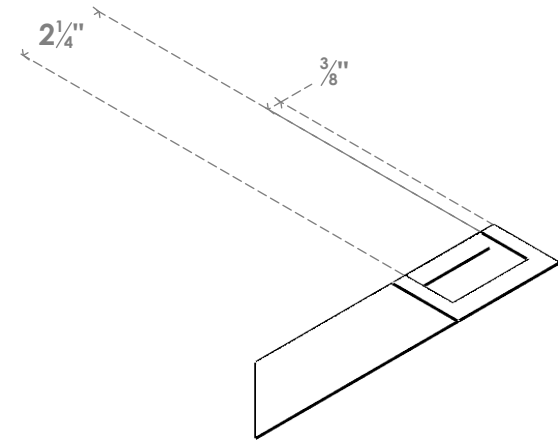

ITEM NUMBER: BRCPC030X06000X06000TRA

3"W X 6"D X 6"H TRADITIONAL ARCHITECTURAL GRADE PVC CLOSED BRACE

SIDE PROFILE

FRONT PROFILE

ISOMETRIC

EKENA MILLWORK
2300 WEST MAIN ST.
CLARKSVILLE, TX 75426
TOLL FREE: 866-607-0453
WWW.EKENAMILLWORK.COM